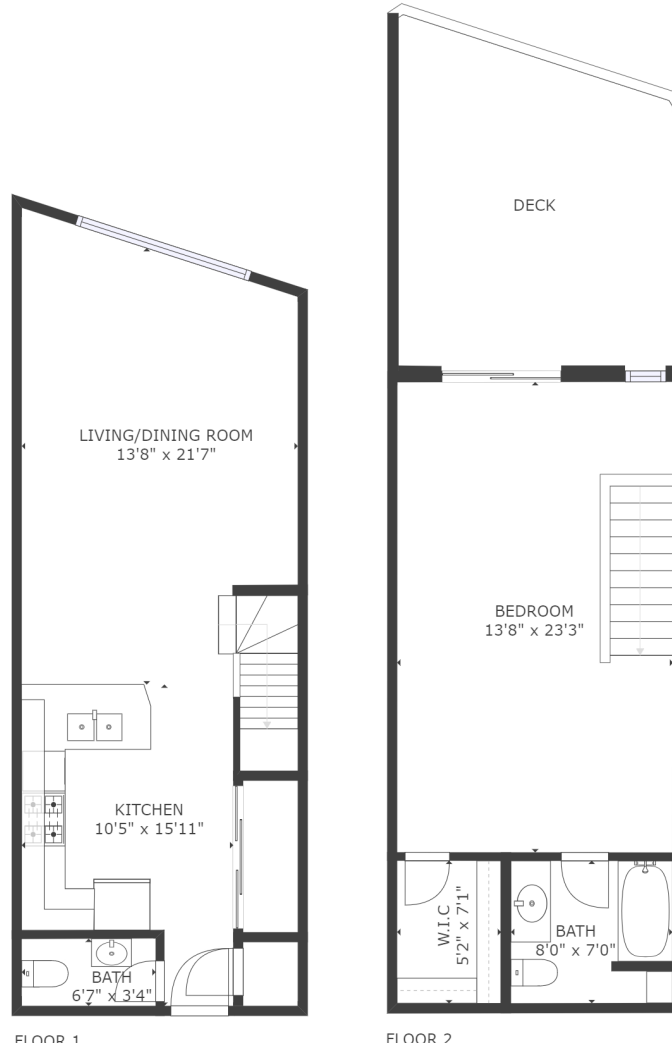

235 MEDLAND ST | SUITE 208

968 SQFT AS PER MPAC + 211 SQFT TERRACE