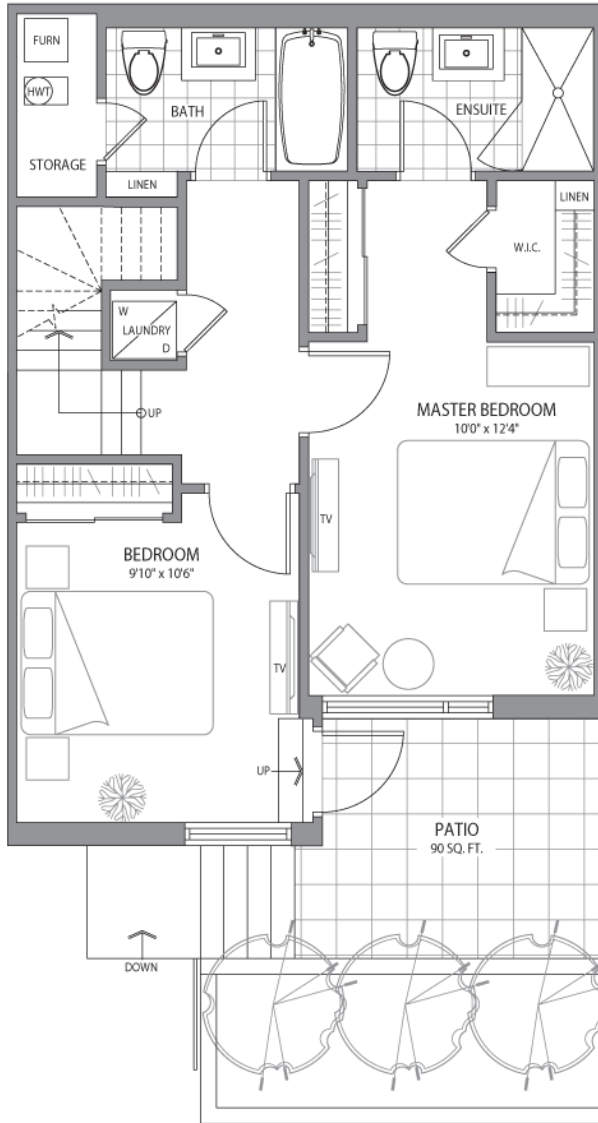

# 15 SOUSA MENDES ST TH202

LEVEL	ROOM	LENGTH	WIDTH
2nd	Living	7.15m	3.98m
2nd	Dining	7.15m	3.98m
2nd	Kitchen	6.09m	2.98m
Basement	Master	3.03m	3.73m
Basement	Bedroom	2.95m	2.94m