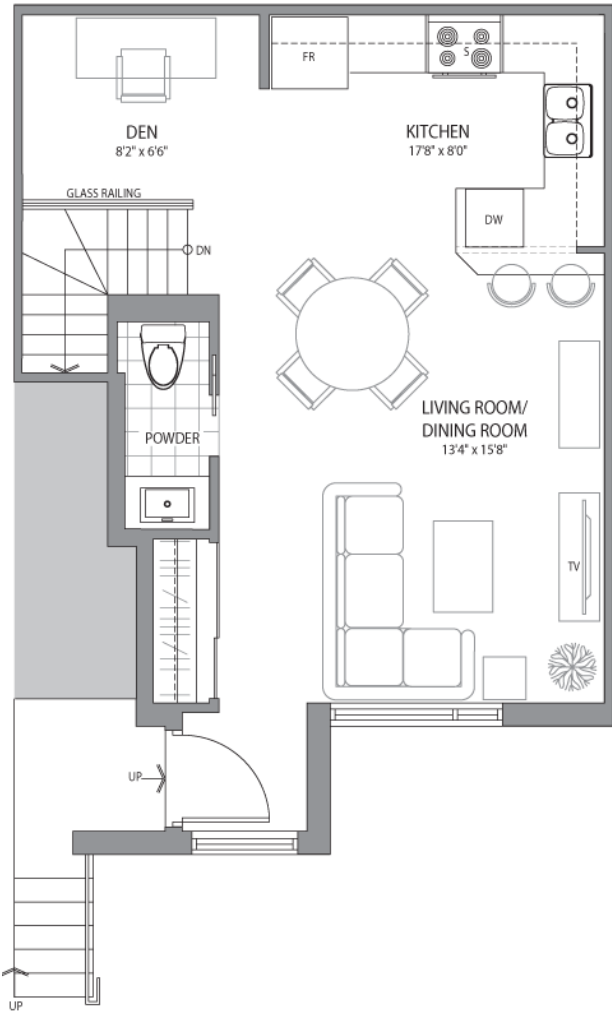

# 15 SOUSA MENDES ST TH202

LEVEL	ROOM	LENGTH	WIDTH
2nd	Living	7.15m	3.98m
2nd	Dining	7.15m	3.98m
2nd	Kitchen	6.09m	2.98m
Basement	Master	3.03m	3.73m
Basement	Bedroom	2.95m	2.94m