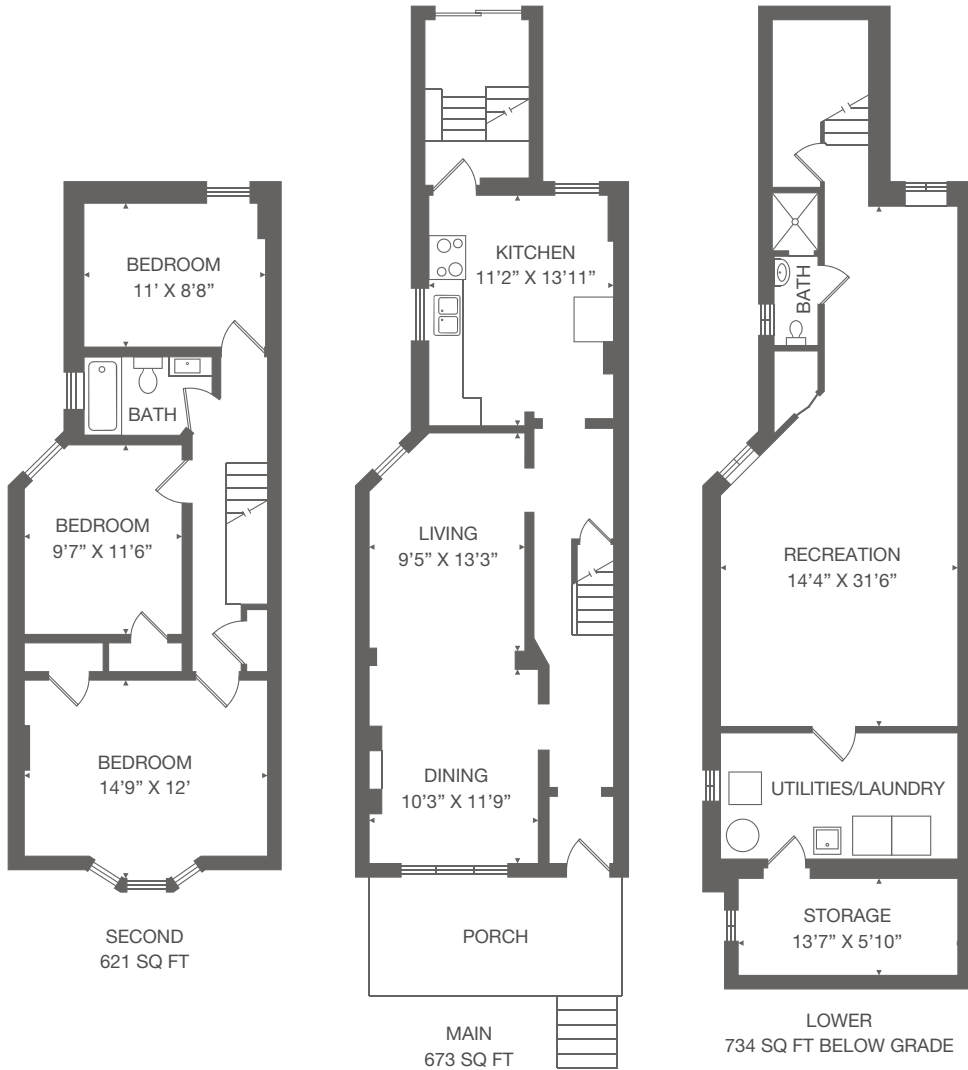

225 EARLSCOURT AVE

TOTAL
1294 SQ FT + 734 SQ FT BELOW GRADE

Measurements and Calculations are approximate. To be used as guidelines only.