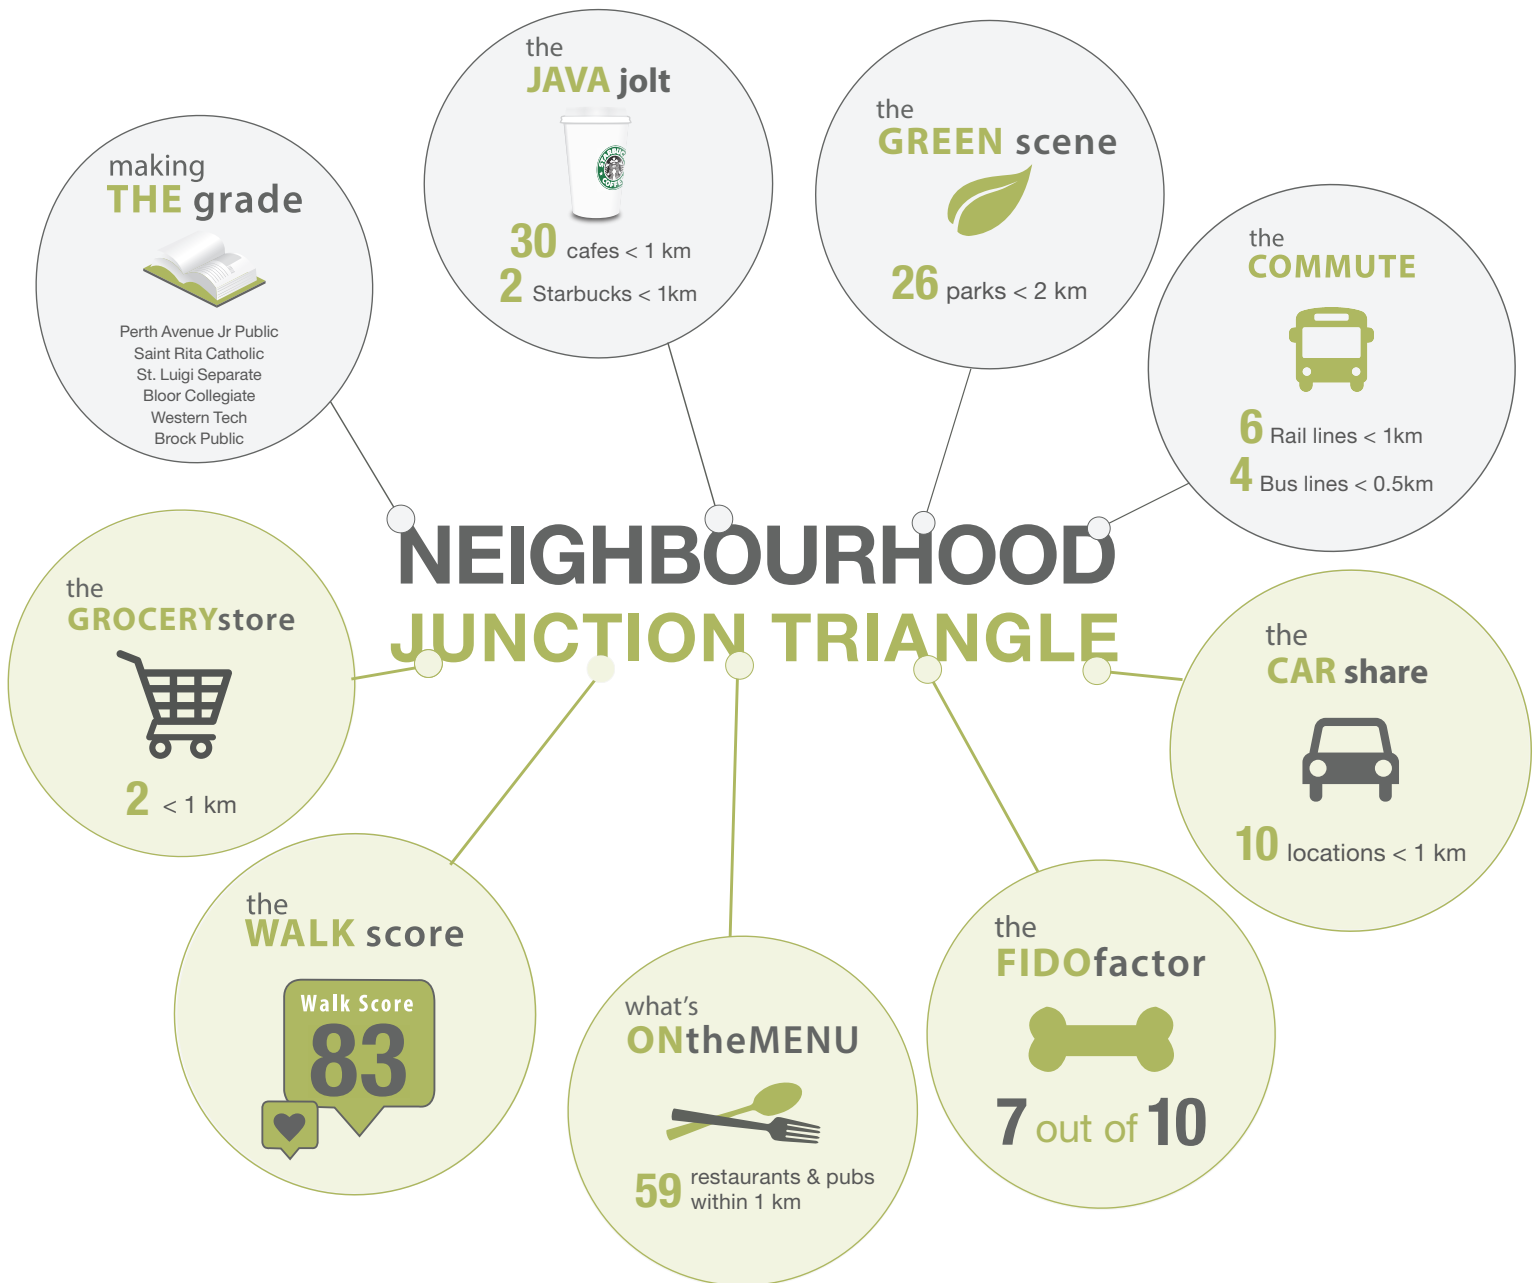

# the **BREL**team NEIGHBOURHOOD AT A GLANCE

(Statistics are from TREB and represent Condos)