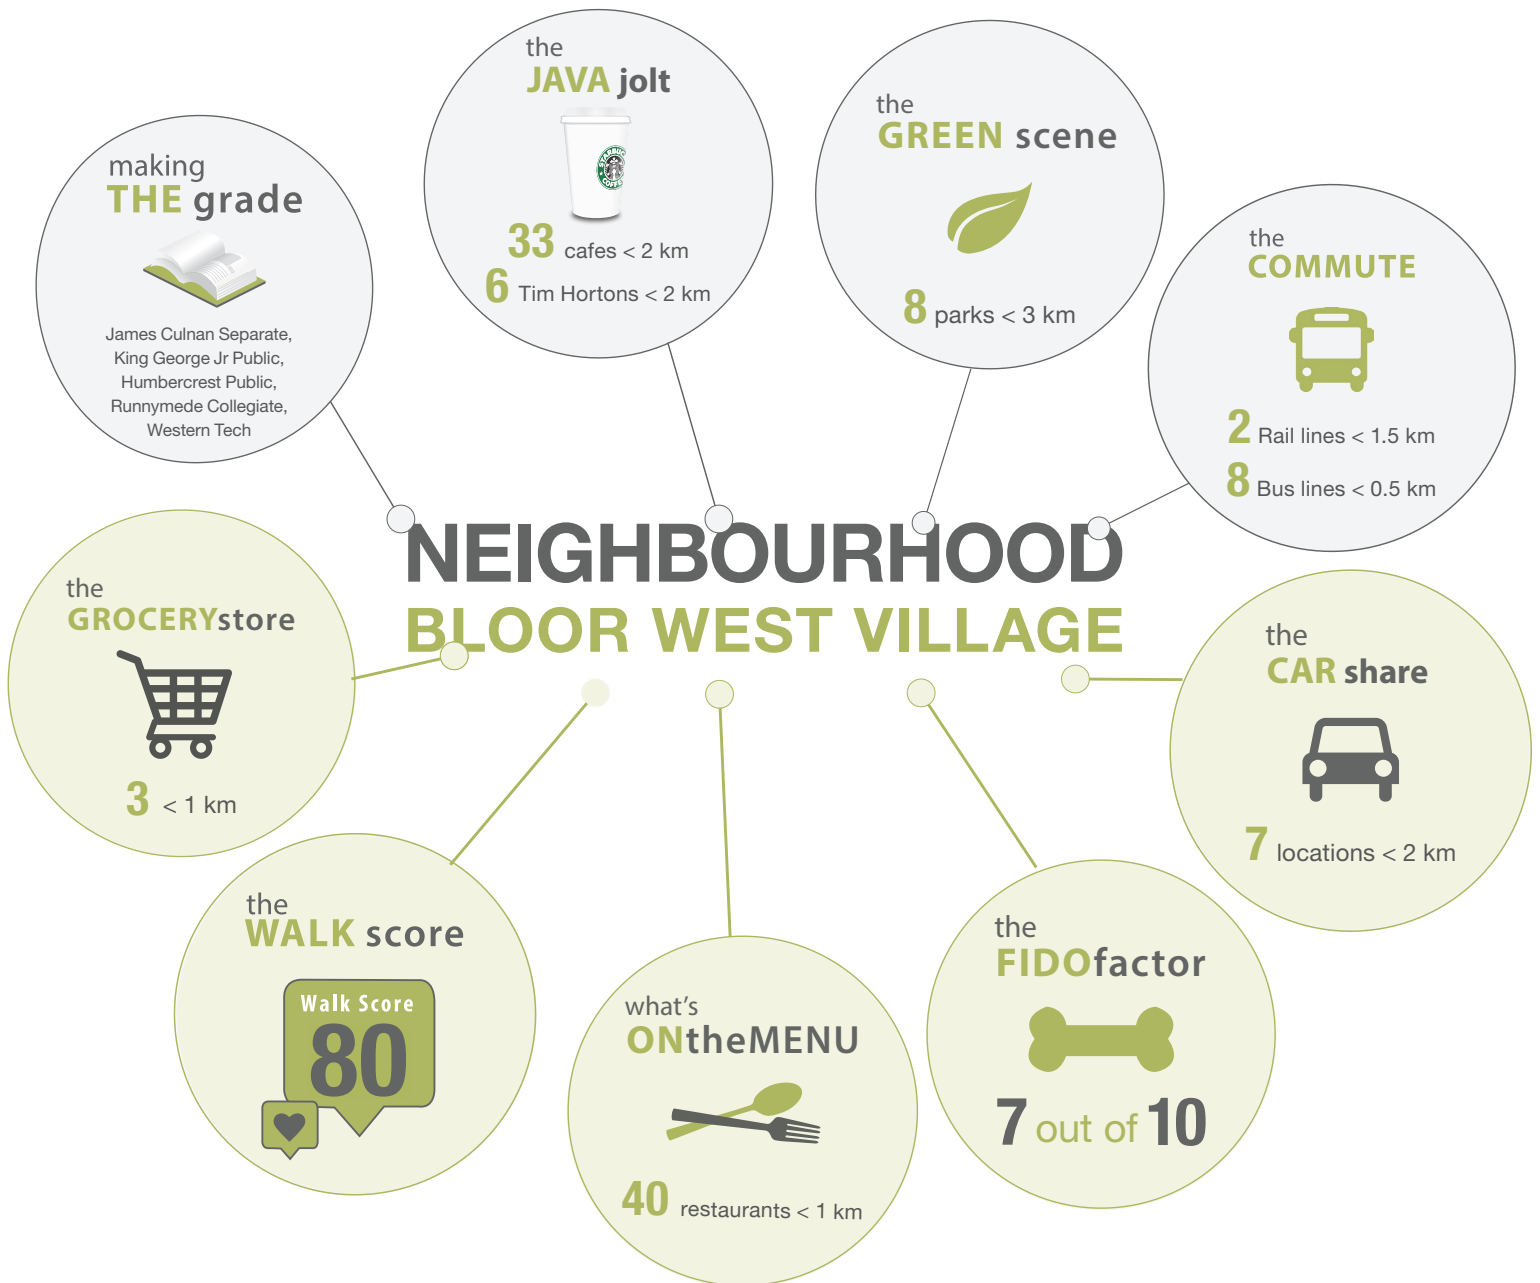

the **BREL**team NEIGHBOURHOOD AT A GLANCE

(Statistics are from TREB and represent Freeholds)