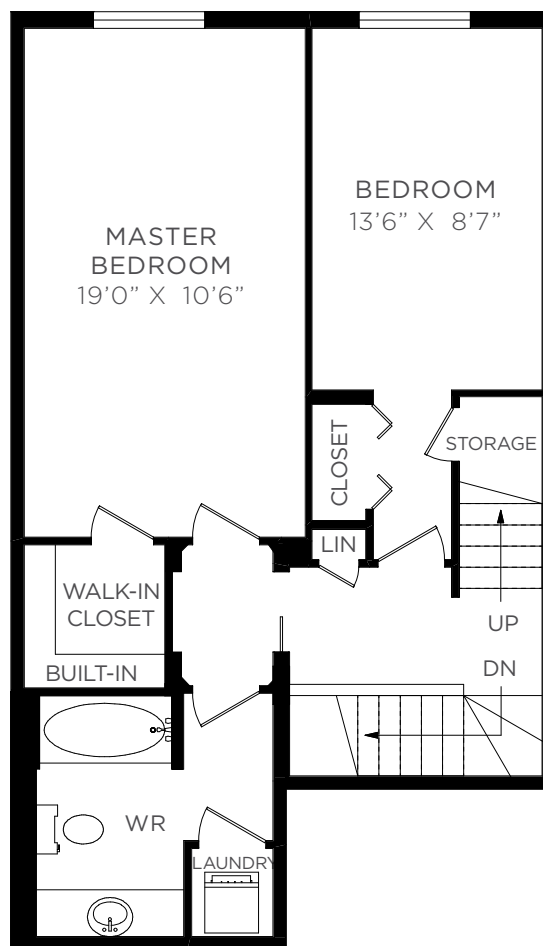

MAIN FLOOR  
574 SQUARE FEET

SECOND FLOOR  
630 SQUARE FEET

ROOFTOP TERRACE  
569 SQUARE FEET

MEASURED ON MARCH 24, 2015

ROOM SIZES SHOULD BE CONSIDERED APPROXIMATE  
SINCE MEASUREMENTS ARE SUBJECT TO CERTIFICATION.

© 2015 PLANIT MEASURING