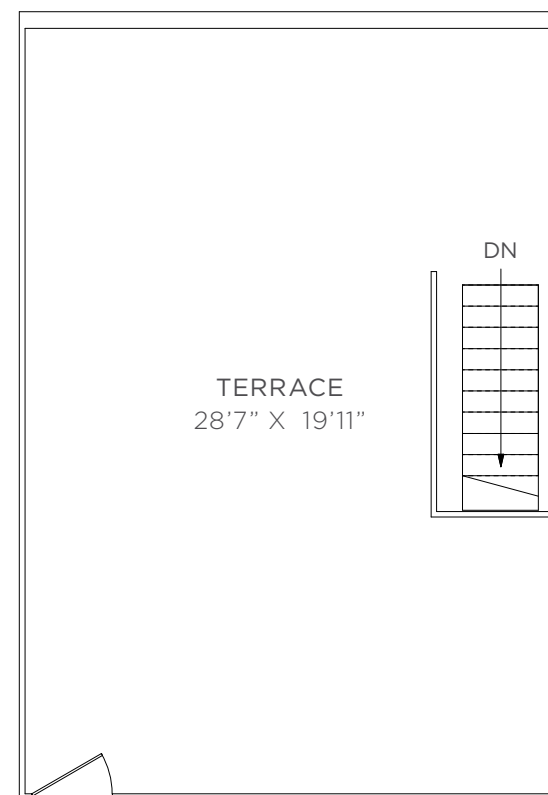

MAIN FLOOR  
574 SQUARE FEET

SECOND FLOOR  
630 SQUARE FEET

ROOFTOP TERRACE  
569 SQUARE FEET

MEASURED ON MARCH 24, 2015

ROOM SIZES SHOULD BE CONSIDERED APPROXIMATE  
SINCE MEASUREMENTS ARE SUBJECT TO CERTIFICATION.

© 2015 PLANIT MEASURING