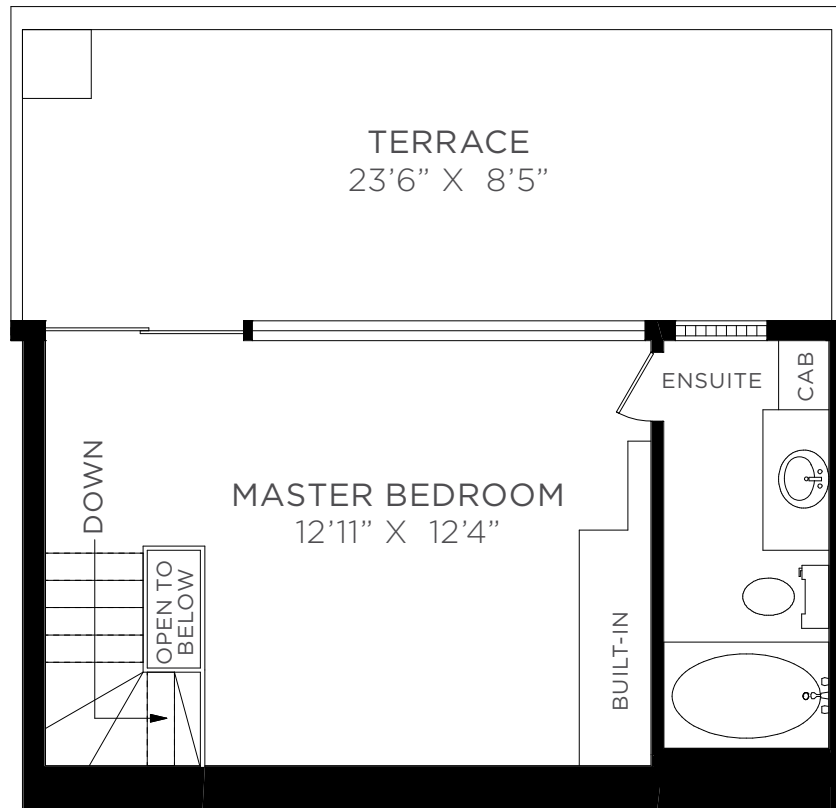

MAIN FLOOR  
546 SQUARE FEET

SECOND FLOOR  
312 SQUARE FEET

MEASURED ON FEBRUARY 23, 2015

ROOM SIZES SHOULD BE CONSIDERED APPROXIMATE  
SINCE MEASUREMENTS ARE SUBJECT TO CERTIFICATION.

© 2015 PLANIT MEASURING