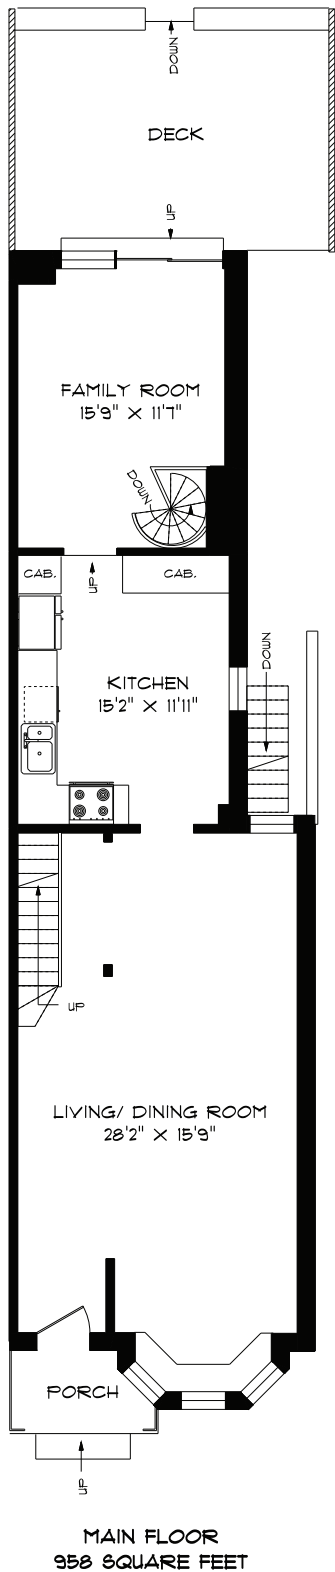

65 Florence Street

MAIN FLOOR
958 SQUARE FEET

SECOND FLOOR
958 SQUARE FEET

LOWER LEVEL
931 SQUARE FEET

the
BRELteam

Mike Lind,
Sales Representative
mike@getwhatyouwant.ca

PHONE 905-271-7010
FAX 905-271-4468
PLANS@PLANITMEASURING.COM

MEASURED ON JUNE 16, 2014
ROOM SIZES SHOULD BE CONSIDERED APPROXIMATE
SINCE MEASUREMENTS ARE SUBJECT TO CERTIFICATION.
© 2014 PLANIT MEASURING

Sage Real Estate Ltd., Brokerage

Not intended to solicit sellers or buyers currently
under contract with another brokerage.