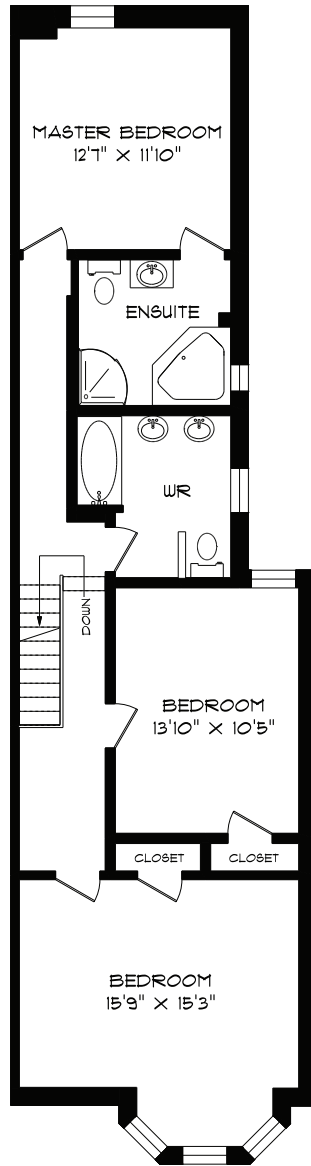

65 Florence Street

MAIN FLOOR
958 SQUARE FEET

SECOND FLOOR
958 SQUARE FEET

LOWER LEVEL
931 SQUARE FEET

the
BRELteam

Mike Lind,
Sales Representative
mike@getwhatyouwant.ca

PHONE 905-271-7010
FAX 905-271-4468
PLANS@PLANITMEASURING.COM

MEASURED ON JUNE 16, 2014
ROOM SIZES SHOULD BE CONSIDERED APPROXIMATE
SINCE MEASUREMENTS ARE SUBJECT TO CERTIFICATION.
© 2014 PLANIT MEASURING

Sage Real Estate Ltd., Brokerage

Not intended to solicit sellers or buyers currently
under contract with another brokerage.